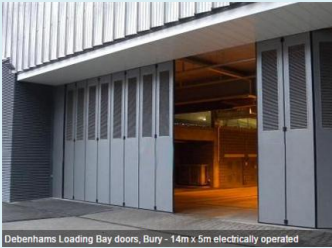

Jewers Doors Helps Open New Wales Air Ambulance Heliport

SUMMARY

Overview

Industry: Emergency Services

Solution: Osprey electrically driven, multi-leaf, sliding folding hangar doors

Benefits

- Fully open in under 30 seconds for quick response
- Inbuilt safety and security features
- Minimal door footprint when opening to maximise useable space within the building